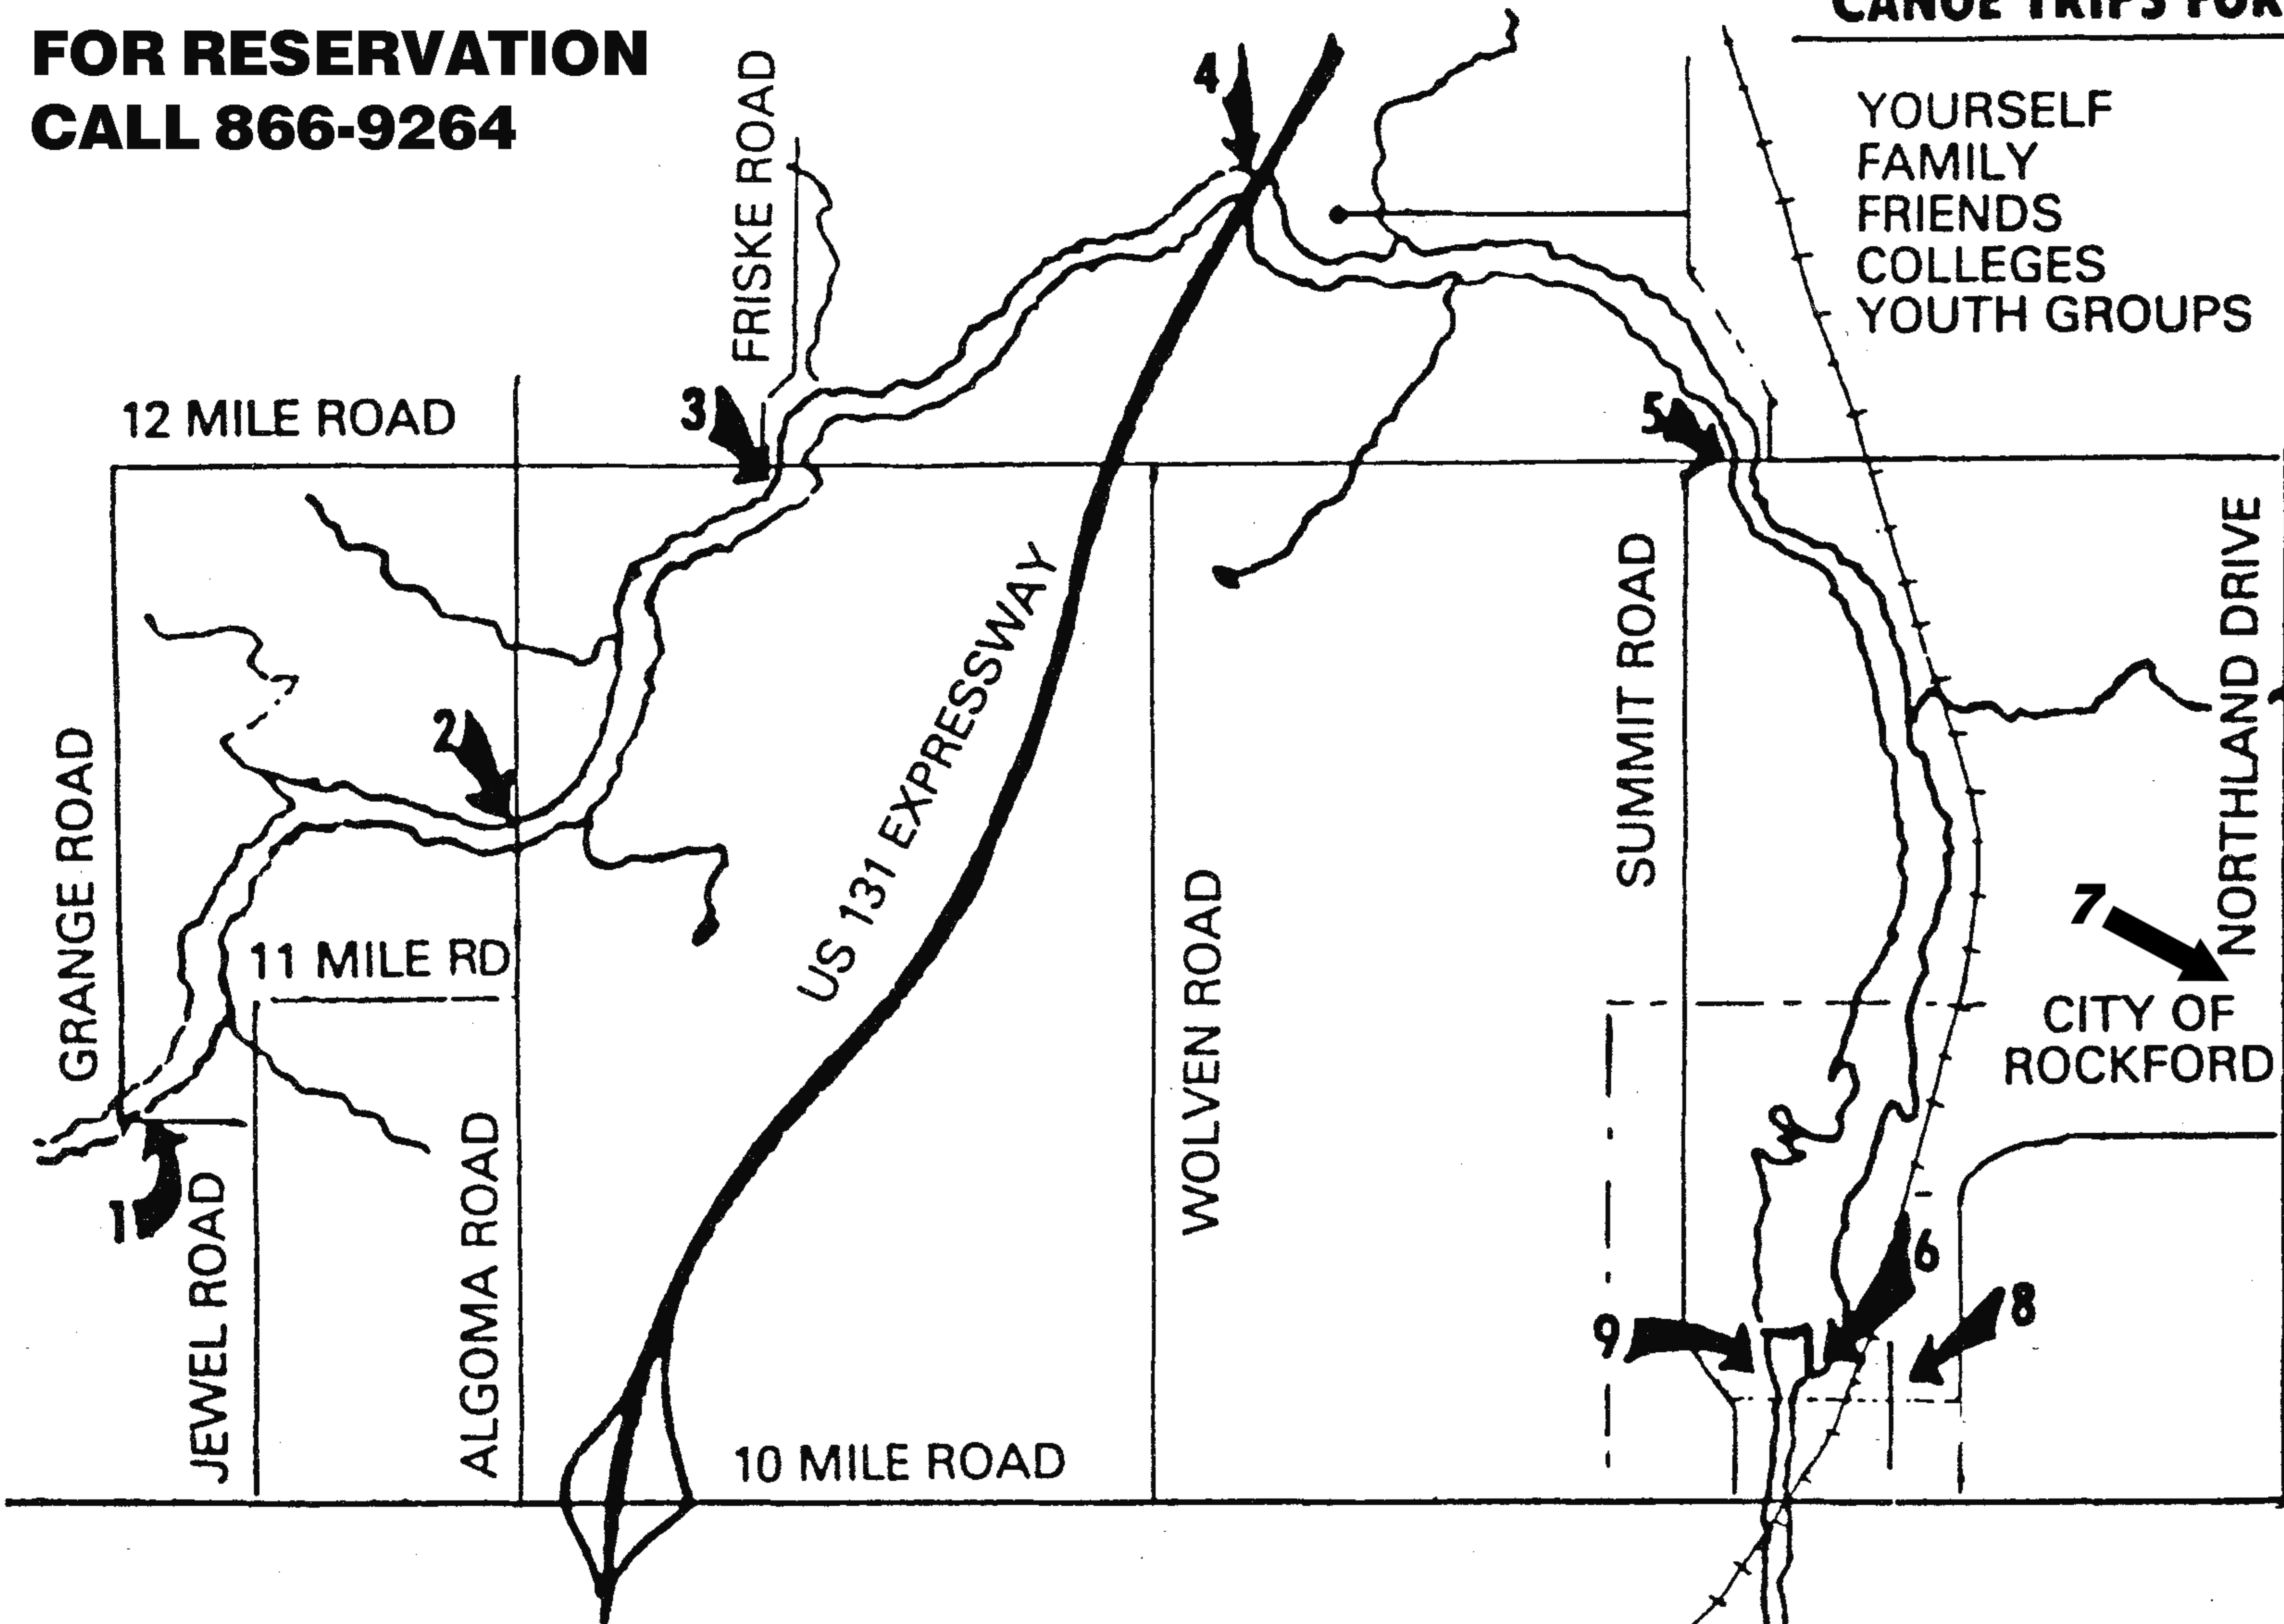

616.866.9264

We offer a tube trip that is about 3 hours long. Get the family or friends together for this amazing trip, leisurely floating down the Rogue River.

This year we are adding a NEW 52" tube with a back rest, mesh bottom and even a cup holder for your beverage. Reserve your outing today!

1. 4 HOUR STARTING POINT
2. ALGOMA BRIDGE
3. 12 MILE BRIDGE 2 HOUR STARTING POINT
4. US 131 BRIDGE
5. 12 MILE & SUMMIT BRIDGE
6. ROCKFORD DAM (ENDING POINT)
7. OFFICE
8. SQUIRES STREET SQUARE
9. PARKING LOT & PICNIC AREA

- JUST MINUTES NORTH OF GRAND RAPIDS
- 10 MINUTES FROM GROUP CAMPING
- BROWSE THE QUAIN SPECIALTY SHIPS IN DOWNTOWN ROCKFORD UNIQUELY FEATURED IN "YESTERYEAR'S" SQUIRES STREET SQUARE

CANOEING ♦ KAYAKING

RENTAL RATES: PLEASE CALL (616) 866-9264

Deposit will be required for group reservations
OUR RATES INCLUDE CANOE, PADDLES, JACKETS OR CUSHIONS AND TRANSPORTAION TO THE STARTING POINT

TRIP TIMES

FROM POINT 1 – 4 hrs.
FROM POINT 3 – 2 hrs.